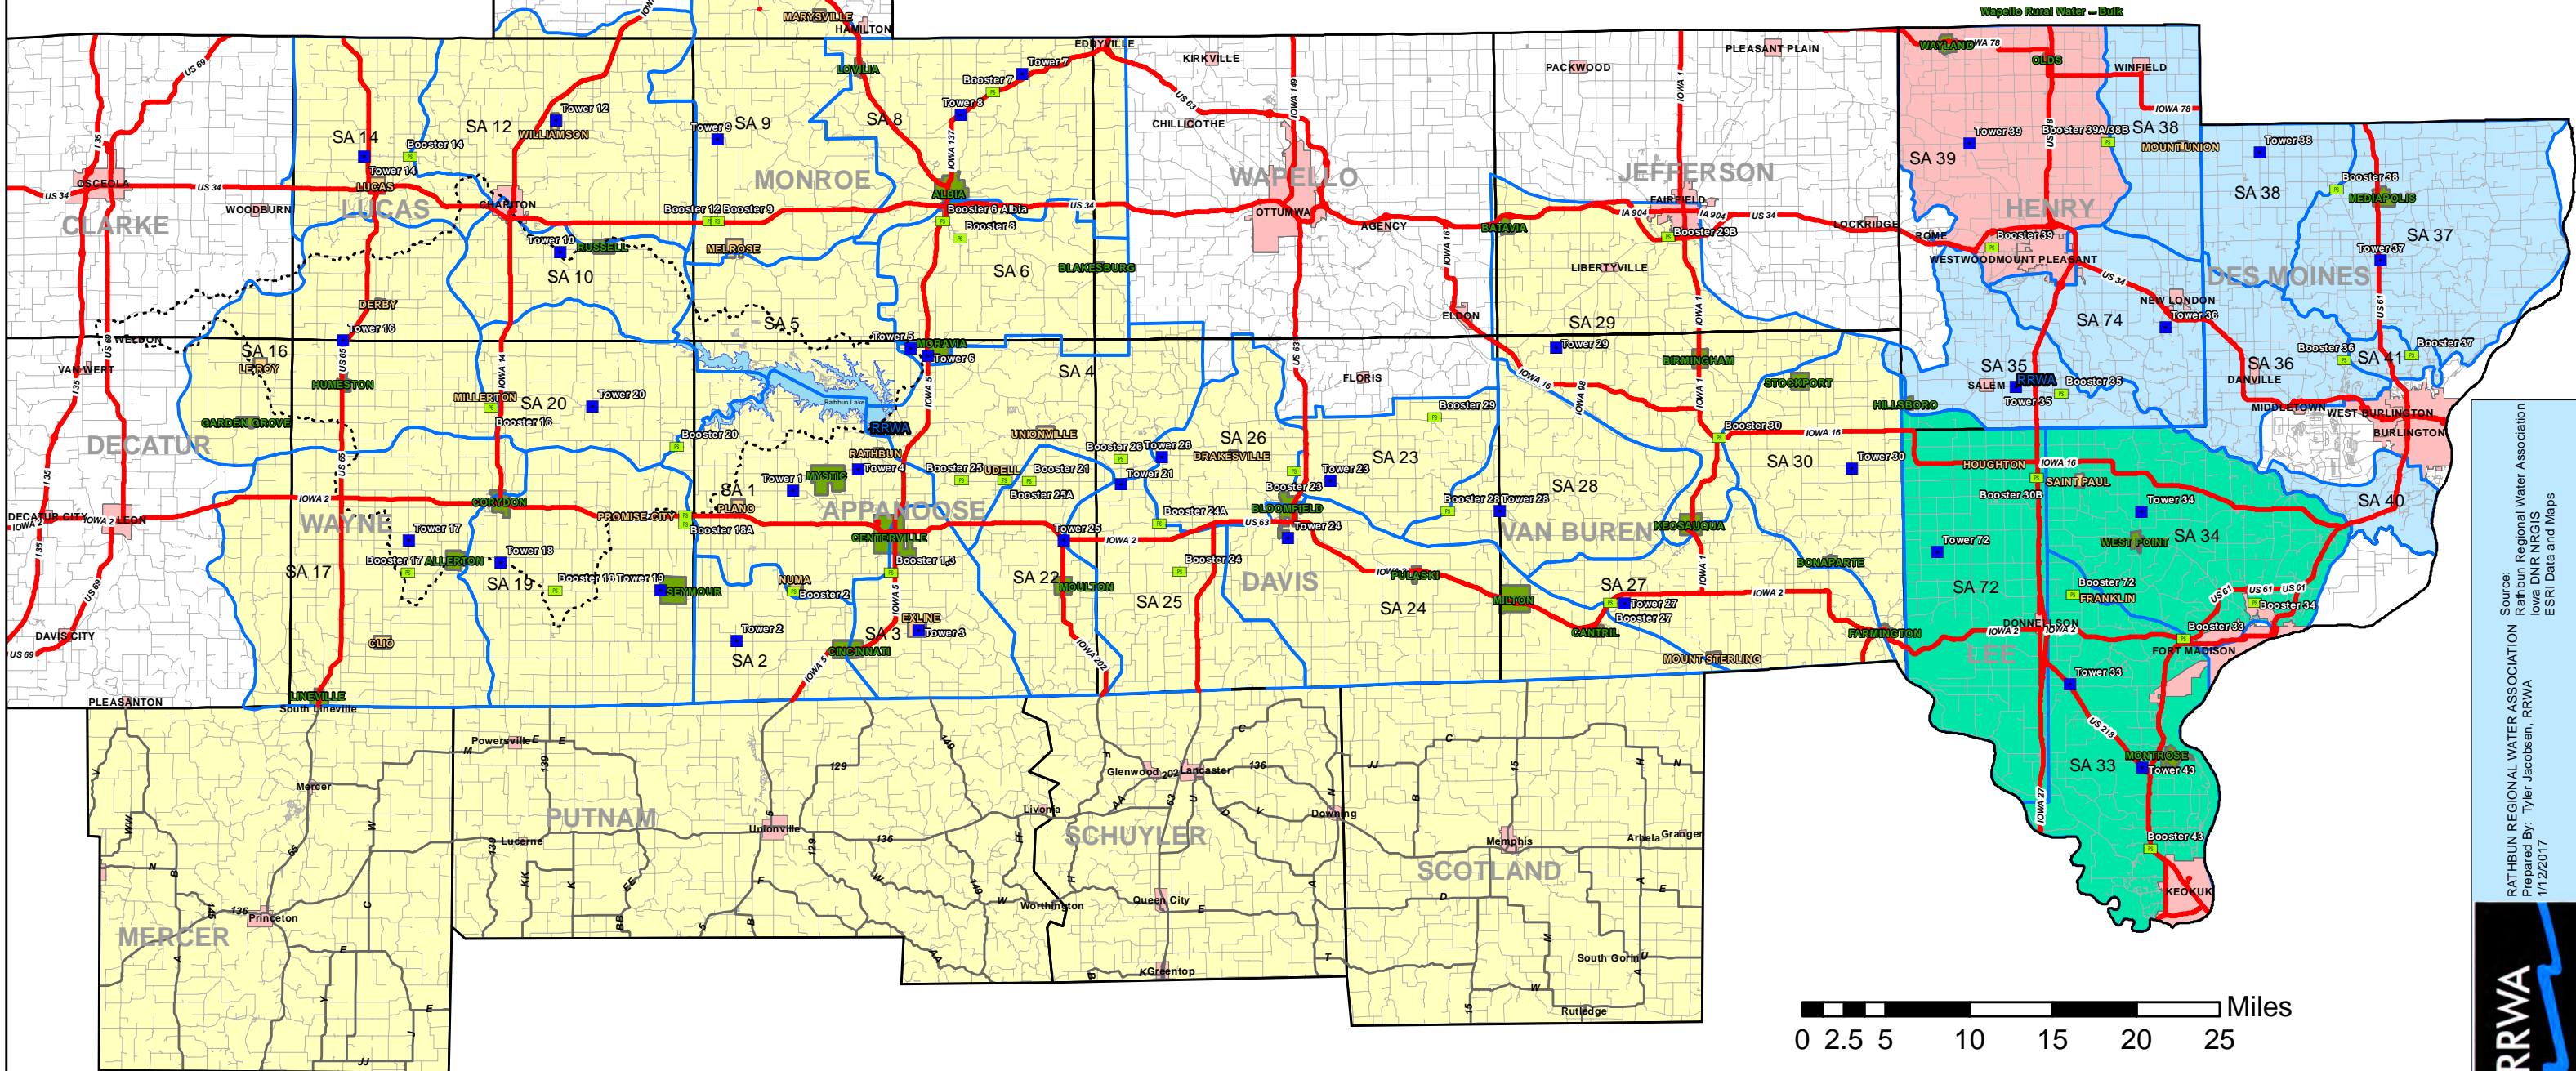

RATHBUN REGIONAL WATER ASSOCIATION Service Area Map

Legend

RRWA Towers and Boosters	RRWA Service Area Boundaries (Distribution)
■ RRWA Water Tower	■ Rathbun System (Missouri is Bulk Service)
■ Distribution Booster	■ Burlington System
— Iowa Primary Roads	■ Ft. Madison System
— Missouri Primary Roads	■ Mt. Pleasant System
- - - Rathbun Lake Watershed Boundary	
□ RRWA Service Area Counties	
■ Rathbun Lake	
Incorporated City/Town (Current RRWA Status)	
■ RRWA Bulk	
■ RRWA Franchise	
■ None	
— Road Data	

Source: Rathbun Regional Water Association
 Iowa DNR NRGIS
 ESRI Data and Maps
 Prepared By: Tyler Jacobsen, RRWA
 1/12/2017