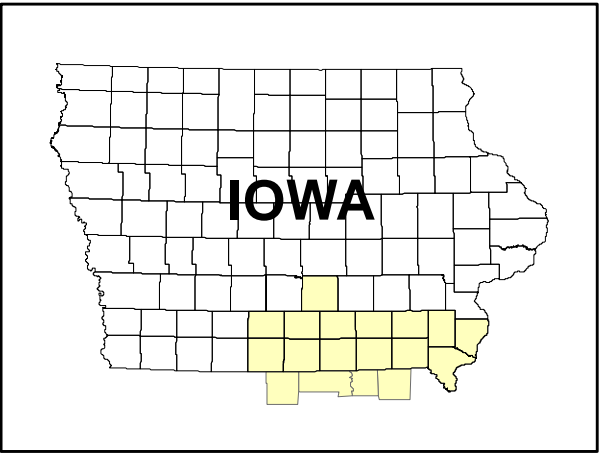

RATHBUN REGIONAL WATER ASSOCIATION Service Area Map

Legend

RRWA Towers and Boosters	RRWA Service Area Boundaries (Distribution)
■ RRWA Water Tower	■ Rathbun System (Missouri is Bulk Service)
■ Distribution Booster	■ Burlington System
— Iowa Primary Roads	■ Ft. Madison System
— Missouri Primary Roads	■ Mt. Pleasant System
- - - Rathbun Lake Watershed Boundary	
□ RRWA Service Area Counties	
■ Rathbun Lake	
Incorporated City/Town (Current RRWA Status)	
■ RRWA Bulk	
■ RRWA Franchise	
■ None	
— Road Data	