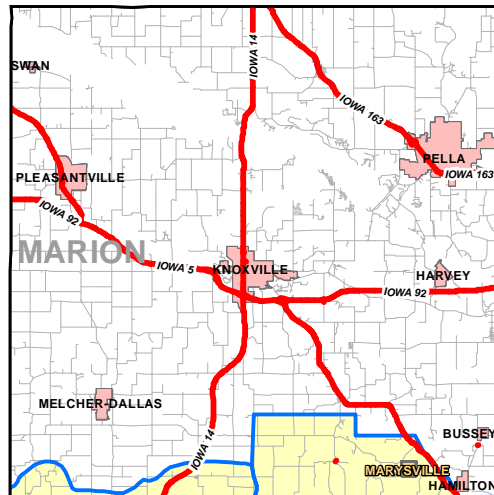

RATHBUN REGIONAL WATER ASSOCIATION Service Area Map

Legend

RRWA Towers and Boosters	RRWA Service Area Boundaries (Distribution)
■ RRWA Water Tower	■ Rathbun System (Missouri is Bulk Service)
■ Distribution Booster	■ Burlington System
— Iowa Primary Roads	■ Ft. Madison System
— Missouri Primary Roads	■ Mt. Pleasant System
- - - Rathbun Lake Watershed Boundary	
□ RRWA Service Area Counties	
■ Rathbun Lake	
Incorporated City/Town (Current RRWA Status)	
■ RRWA Bulk	
■ RRWA Franchise	
■ None	
— Road Data	