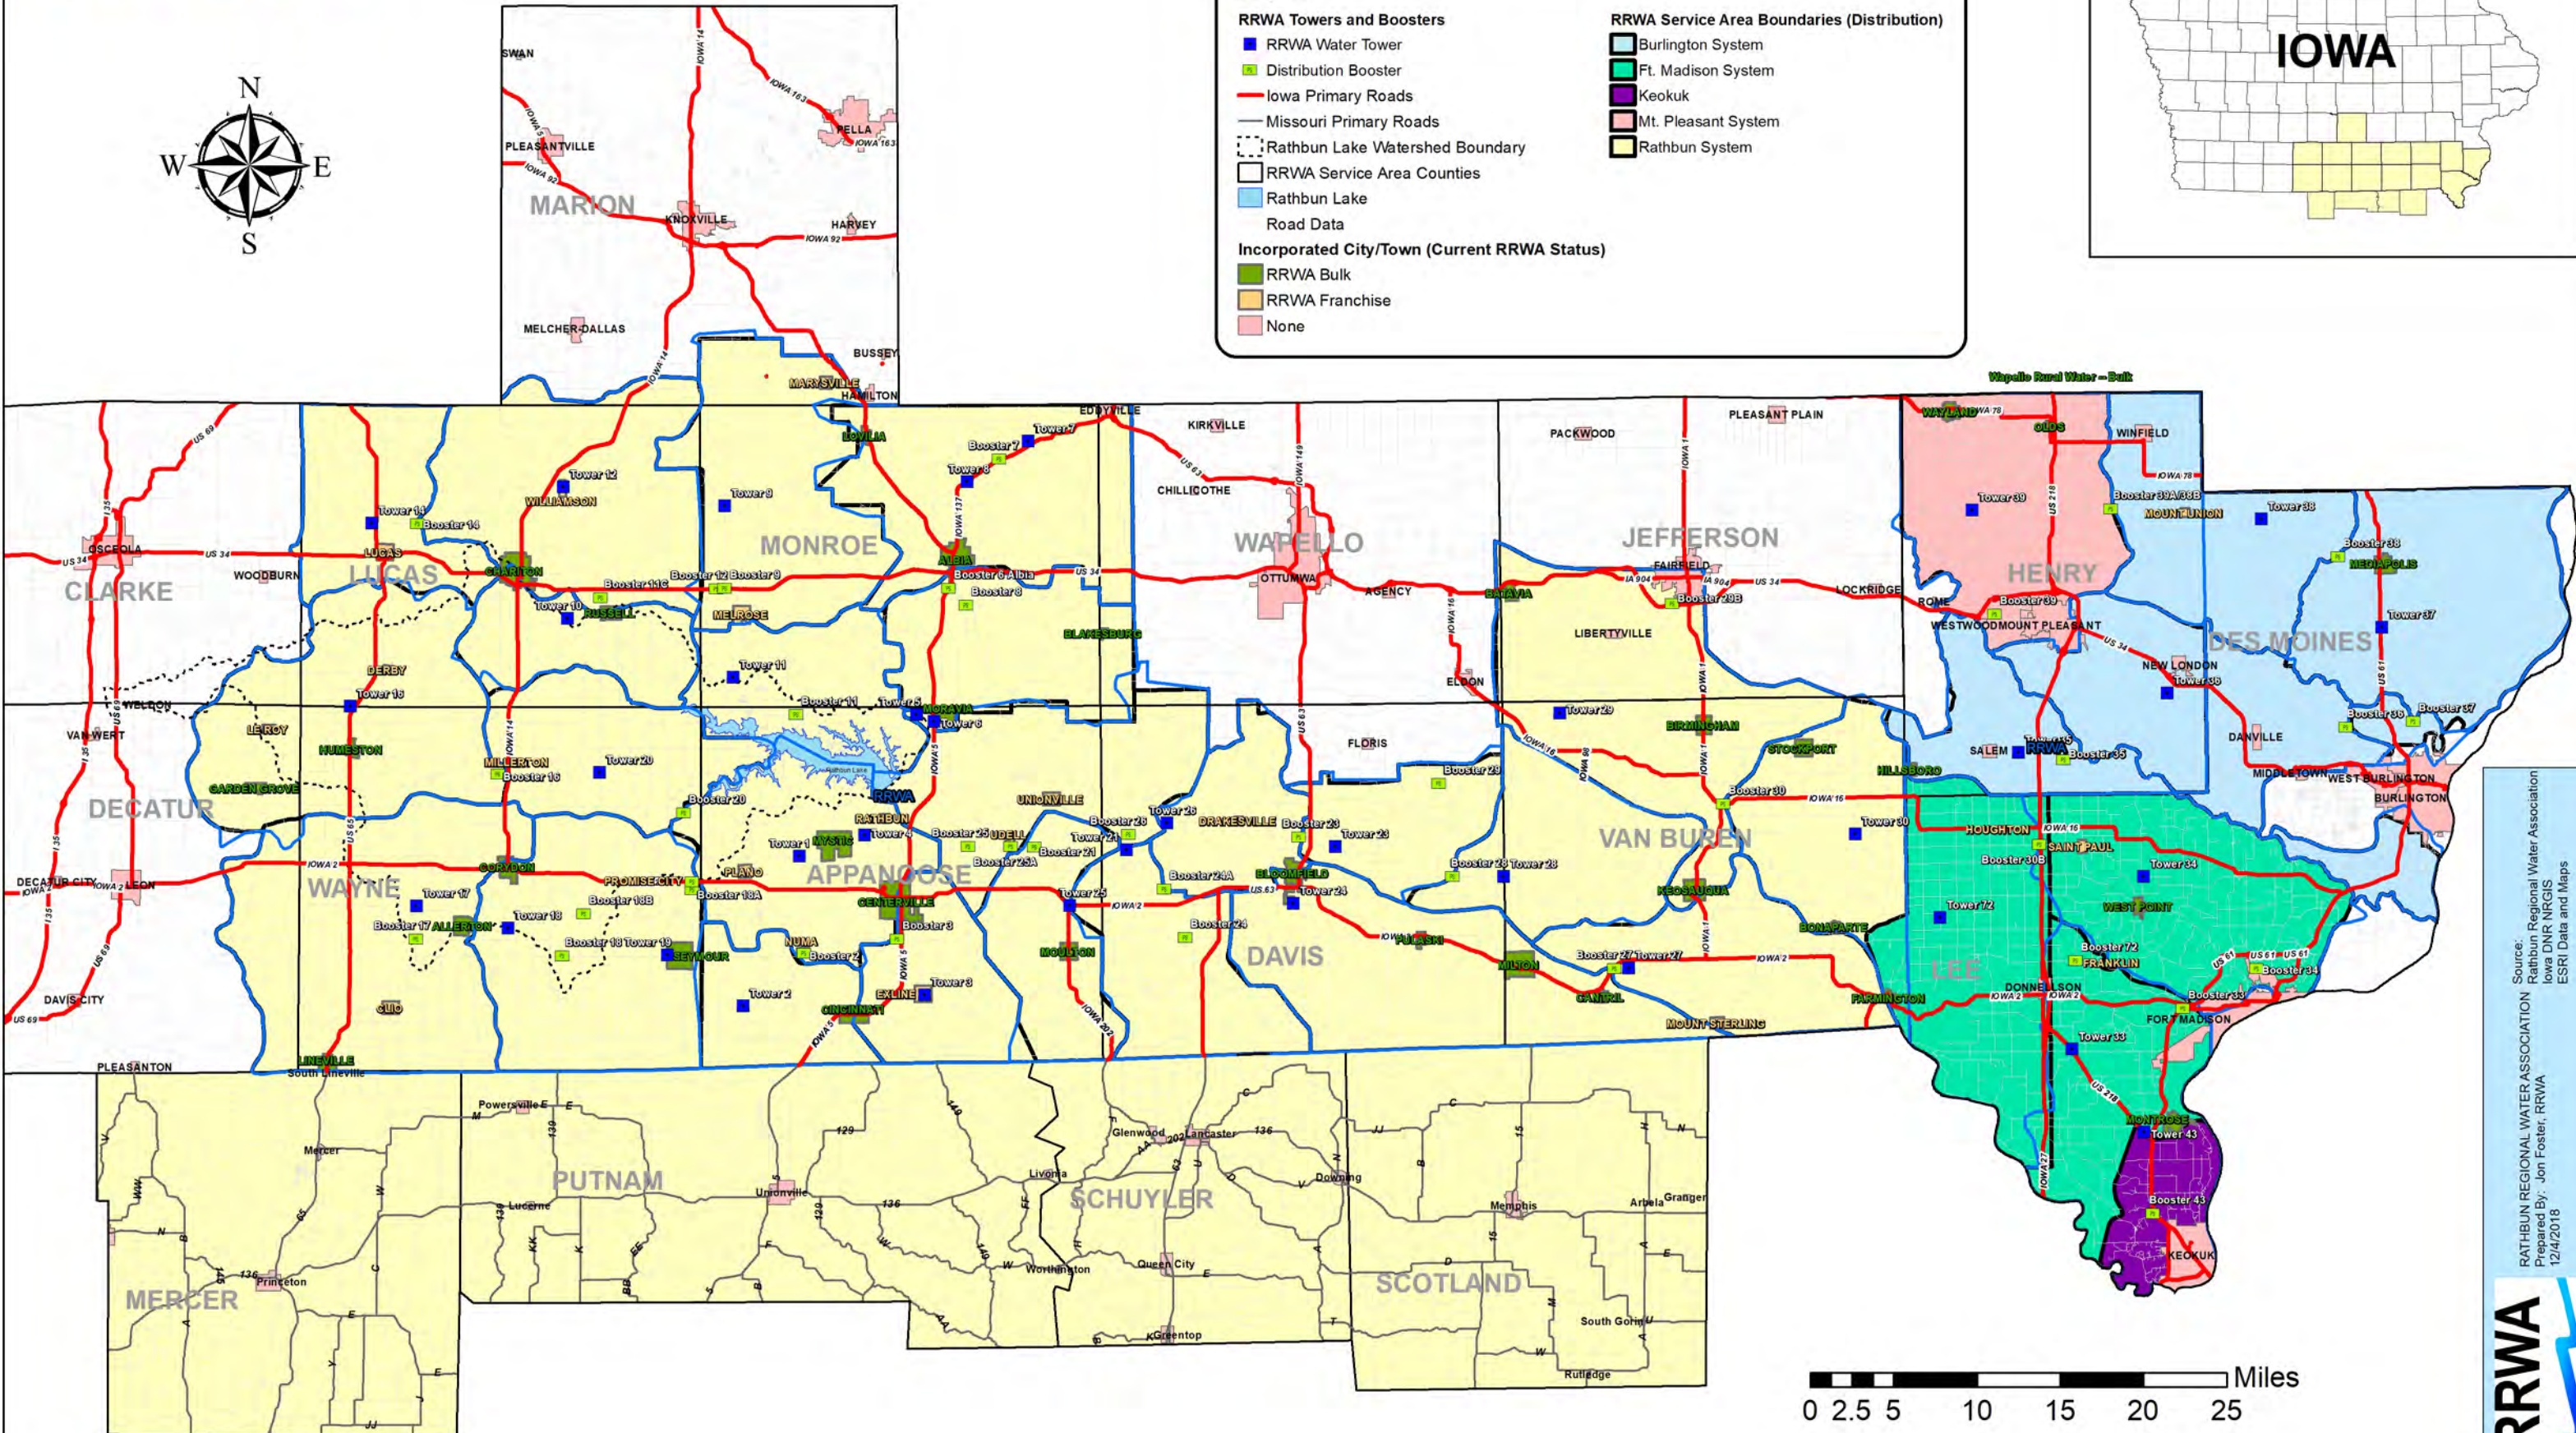

# RATHBUN REGIONAL WATER ASSOCIATION Service Area Map

**Legend**

<b>RRWA Towers and Boosters</b>	<b>RRWA Service Area Boundaries (Distribution)</b>
■ RRWA Water Tower	□ Burlington System
■ Distribution Booster	■ Ft. Madison System
— Iowa Primary Roads	■ Keokuk
— Missouri Primary Roads	■ Mt. Pleasant System
- - - Rathbun Lake Watershed Boundary	■ Rathbun System
□ RRWA Service Area Counties	
■ Rathbun Lake	
— Road Data	
<b>Incorporated City/Town (Current RRWA Status)</b>	
■ RRWA Bulk	
■ RRWA Franchise	
■ None	

Source: Rathbun Regional Water Association  
 Prepared By: Jon Foster, RRWA  
 12/4/2018